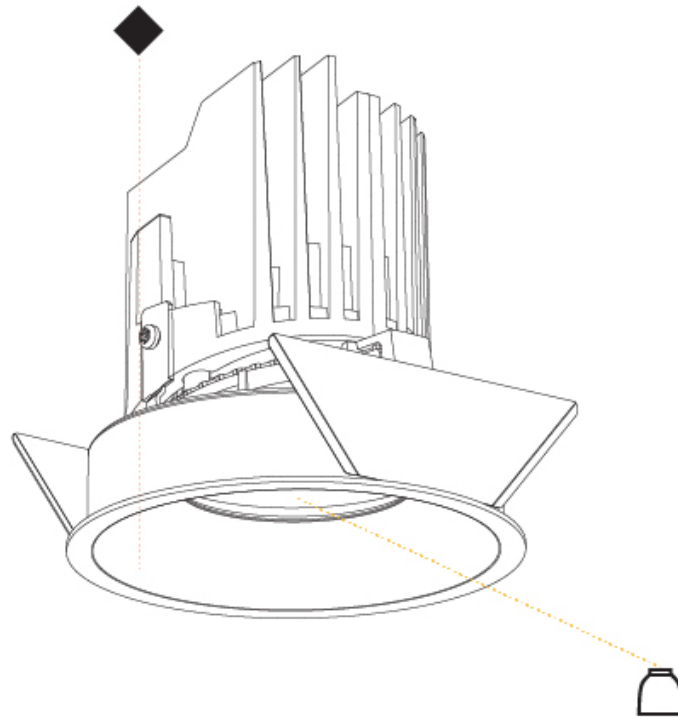

BIONIQ ROUND SEMI ADJUSTABLE RECESSED

A35305-

PROJECT	_____
TYPE	_____
SPECIFIER	_____
QUANTITY	_____
DATE	_____