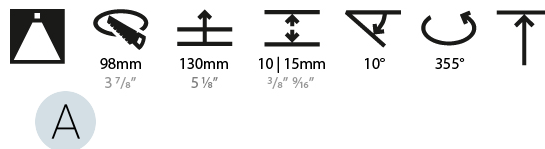

PHYSICAL

Shape: Round
Diameter (mm): 107
Diameter (in): 4 3/16
Height (mm): 112
Height (in): 4 7/16
Ceiling Thickness (mm): 10 / 12.5 / 15
Ceiling Thickness (in): 3/8 or 1/2 or 9/16
Min. Recessing Depth (mm): 130
Min. Recessing Depth (in): 5 1/8
Light Distribution: Adjustable / Downlight
Weight (kg): 0.465
Weight (lbs): 1.03
Fixture Finish: SSR / BKV / CWI / CRY / HAB / UFT / ITA / RUA / FTG / MYG / LOD / PUS / FRO / FUP / KIA / POP / BLS / SPG / MEY / GOH / GUM / CHC / COM / ABZ / JAG / OBR / MOS / ROR
Fixture Material: Aluminum Die Cast
Cut-out Measurements: 98mm / 3 7/8"

ELECTRICAL

Lamp Type: LED (Zhaga Standard)
Input Wattage (W): 16.5
Total Output Wattage (W): 13
Dimming: Tri-Mode (Non-Dimming and Phase Dimming (120Vac only) and 0-10V Dimming)
Driver Included: No
Driver Location: Recessed Housing
Driver Type: Constant Current - Universal
Driver Class: Class 2
Housing: See components
Input Voltage (V): 120 - 277
Constant Current (MA): 500

LED

Number of LEDs: 1
Color Temperature (°K): 2700 / 3000 / 3500 / 4000
Max. Delivered Lumen (lm): 1130 / 1180 / 1235 / 1260
Nominal Lumen (lm): 1386 / 1438 / 1511 / 1542
CRI: >90 CRI
Lamp Life (hrs): 50000

OPTICAL

Reflector: 20 / 40 / 60
Adjustability: Rotational 355°, Tilt 10°

RATINGS AND CERTIFICATIONS

Certified By: Certified for North American Standards
IP rating: IP54