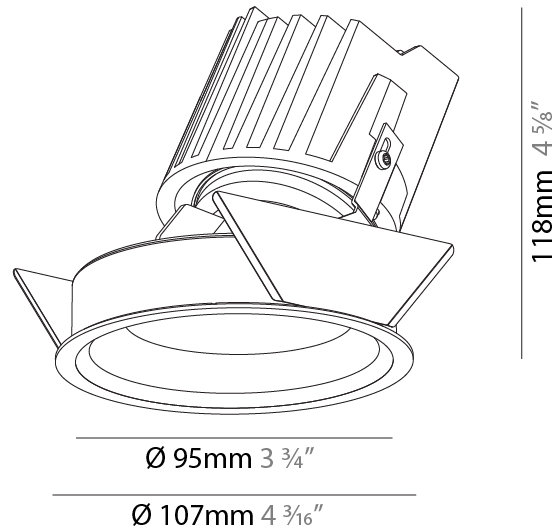

PHYSICAL

Shape: Round
Diameter (mm): 107
Diameter (in): 4 3/8
Height (mm): 118
Height (in): 4 5/8
Ceiling Thickness (mm): 10 / 12.5 / 15
Ceiling Thickness (in): 3/8 or 1/2 or 9/16
Min. Recessing Depth (mm): 140
Min. Recessing Depth (in): 5 1/2
Light Distribution: Adjustable / Asymmetric
Weight (kg): 0.473
Weight (lbs): 1.04
Fixture Finish: SSR / BKV / CWI / CRY / HAB / UFT / ITA / RUA / FTG / MYG / LOD / PUS / FRO / FUP / KIA / POP / BLS / SPG / MEY / GOH / GUM / CHC / COM / ABZ / JAG / OBR / MOS / ROR
Fixture Material: Aluminum Die Cast
Cut-out Measurements: 98mm / 3 7/8"

ELECTRICAL

Lamp Type: LED (Zhaga Standard)
Input Wattage (W): 16.5
Total Output Wattage (W): 14
Dimming: Tri-Mode (Non-Dimming and Phase Dimming (120Vac only) and 0-10V Dimming)
Driver Included: No
Driver Location: Recessed Housing
Driver Type: Constant Current - Universal
Driver Class: Class 2
Housing: See components
Input Voltage (V): 120 - 277
Constant Current (MA): 350

LED

Number of LEDs: 1
Color Temperature (°K): 2700 / 3000 / 3500 / 4000
Max. Delivered Lumen (lm): 1030 / 1070 / 1117 / 1140
Nominal Lumen (lm): 1386 / 1438 / 1511 / 1542
CRI: >90 CRI
Lamp Life (hrs): 50000

OPTICAL

Reflector: 20 / 40 / 60
Adjustability: Fixed

RATINGS AND CERTIFICATIONS

Certified By: Certified for North American Standards
IP rating: IP20

PROJECT
TYPE
SPECIFIER
QUANTITY
DATE