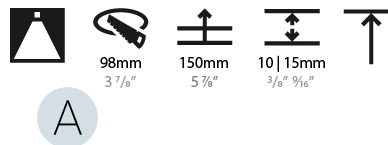

GENERAL

Series: Bioniq
Subseries: Bioniq Round Deep
Brand: Prolight
Division: Architectural
Mounting Type: Recessed
Mounting Location: Ceiling
Subcategory: Downlight

PHYSICAL

Shape: Round
Diameter (mm): 107
Diameter (in): 4 3/16
Height (mm): 130
Height (in): 5 1/8
Ceiling Thickness (mm): 10 / 12.5 / 15
Ceiling Thickness (in): 3/8 or 1/2 or 9/16
Min. Recessing Depth (mm): 150
Min. Recessing Depth (in): 5 7/8
Light Distribution: Downlight
Weight (kg): 0.533
Weight (lbs): 1.18
Fixture Finish: SSR / BKV / CWI / CRY / HAB / UFT / ITA / RUA / FTG / MYG / LOD / PUS / FRO / FUP / KIA / POP / BLS / SPG / MEY / GOH / GUM / CHC / COM / ABZ / JAG / OBR / MOS / ROR
Fixture Material: Aluminum Die Cast
Cut-out Measurements: 98mm / 3 7/8"

ELECTRICAL

Lamp Type: LED (Zhaga Standard)
Input Wattage (W): 15.5
Total Output Wattage (W): 13
Dimming: Tri-Mode (Non-Dimming and Phase Dimming (120Vac only) and 0-10V Dimming)
Driver Included: No
Driver Location: Recessed Housing
Driver Type: Constant Current - Universal
Driver Class: Class 2
Housing: See components
Input Voltage (V): 120 - 277
Constant Current (MA): 500

LED

Number of LEDs: 1
Color Temperature (°K): 2700 / 3000 / 3500 / 4000
Max. Delivered Lumen (lm): 1140 / 1180 / 1245 / 1270
CRI: >90 CRI
Lamp Life (hrs): 50000

OPTICAL

Reflector°: 20 / 40 / 60

RATINGS AND CERTIFICATIONS

Certified By: Certified for North American Standards
IP rating: IP54