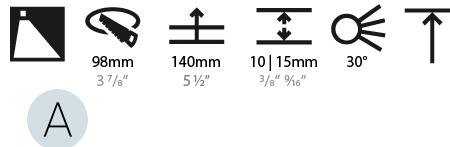

PHYSICAL

Shape: Round
Diameter (mm): 107
Diameter (in): 4 3/8
Height (mm): 118
Height (in): 4 5/8
Ceiling Thickness (mm): 10 / 12.5 / 15
Ceiling Thickness (in): 3/8 or 1/2 or 9/16
Min. Recessing Depth (mm): 140
Min. Recessing Depth (in): 5 1/2
Light Distribution: Adjustable / Asymmetric
Weight (kg): 0.473
Weight (lbs): 1.04
Fixture Finish: SSR / BKV / CWI / CRY / HAB / UFT / ITA / RUA / FTG / MYG / LOD / PUS / FRO / FUP / KIA / POP / BLS / SPG / MEY / GOH / GUM / CHC / COM / ABZ / JAG / OBR / MOS / ROR
Fixture Material: Aluminum Die Cast
Cut-out Measurements: 98mm / 3 7/8"

ELECTRICAL

Lamp Type: LED (Zhaga Standard)
Input Wattage (W): 16.5
Total Output Wattage (W): 14
Dimming: Tri-Mode (Non-Dimming and Phase Dimming (120Vac only) and 0-10V Dimming)
Driver Included: No
Driver Location: Recessed Housing
Driver Type: Constant Current - Universal
Driver Class: Class 2
Housing: See components
Input Voltage (V): 120 - 277
Constant Current (MA): 350

LED

Number of LEDs: 1
Color Temperature (°K): 2700 / 3000 / 3500 / 4000
Max. Delivered Lumen (lm): 1030 / 1070 / 1117 / 1140
Nominal Lumen (lm): 1386 / 1438 / 1511 / 1542
CRI: >90 CRI
Lamp Life (hrs): 50000

OPTICAL

Reflector: 20 / 40 / 60
Adjustability: Fixed

RATINGS AND CERTIFICATIONS

Certified By: Certified for North American Standards
IP rating: IP20

PROJECT
TYPE
SPECIFIER
QUANTITY
DATE