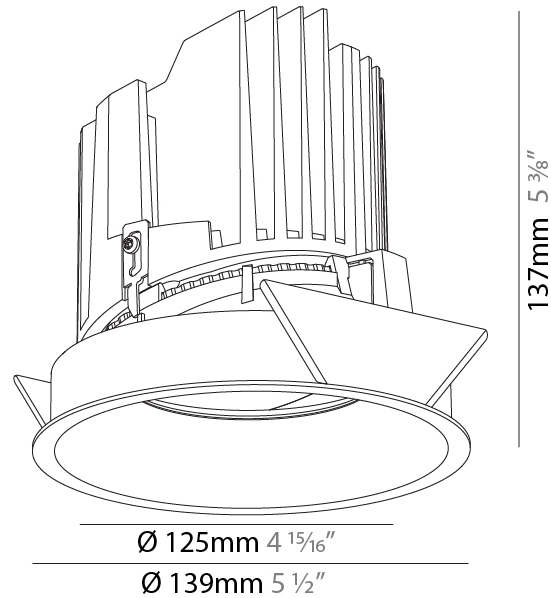

PHYSICAL

Shape: Round
Diameter (mm): 139
Diameter (in): 5 1/2
Height (mm): 137
Height (in): 5 3/8
Ceiling Thickness (mm): 10 / 12.5 / 15
Ceiling Thickness (in): 3/8 or 1/2 or 9/16
Min. Recessing Depth (mm): 150
Min. Recessing Depth (in): 5 7/8
Light Distribution: Adjustable / Downlight
Weight (kg): 0.856
Weight (lbs): 1.89
Fixture Finish: SSR / BKV / CWI / CRY / HAB / UFT / ITA / RUA / FTG / MYG / LOD / PUS / FRO / FUP / KIA / POP / BLS / SPG / MEY / GOH / GUM / CHC / COM / ABZ / JAG / OBR / MOS / ROR
Fixture Material: Aluminum Die Cast
Cut-out Measurements: 130mm / 5 1/8"

ELECTRICAL

Lamp Type: LED (Zhaga Standard)
Input Wattage (W): 28.6
Total Output Wattage (W): 26
Dimming: Tri-Mode (Non-Dimming and Phase Dimming (120Vac only) and 0-10V Dimming)
Driver Included: No
Driver Location: Recessed Housing
Driver Type: Constant Current - Universal
Driver Class: Class 2
Housing: See components
Input Voltage (V): 120 - 277
Constant Current (MA): 700

LED

Number of LEDs: 1
Color Temperature (°K): 2700 / 3000 / 3500 / 4000
Max. Delivered Lumen (lm): 2030 / 2080 / 2185 / 2230
Nominal Lumen (lm): 3210 / 3290 / 3459 / 3530
CRI: >90 CRI
Efficiency (%): 0.631
Lamp Life (hrs): 50000

OPTICAL

Reflector: 20 / 40 / 60
Adjustability: Rotational 355°; Tilt 10°

RATINGS AND CERTIFICATIONS

Certified By: Certified for North American Standards
IP rating: IP20