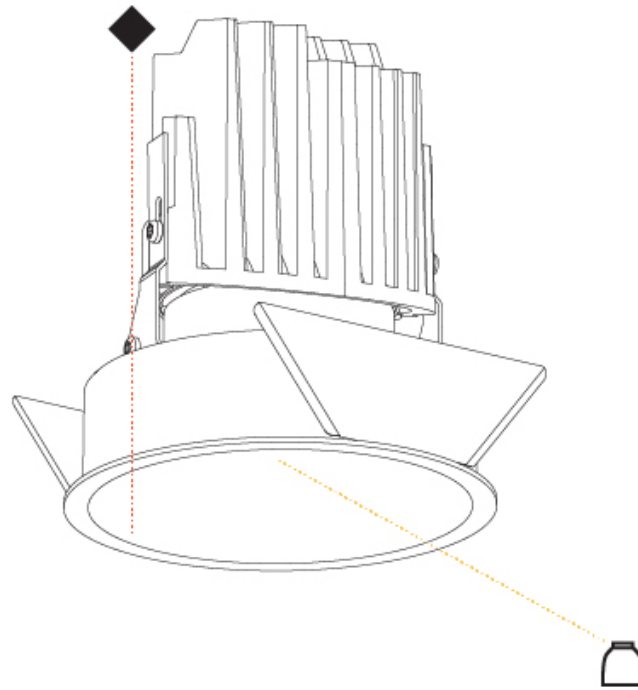

BIONIQ ROUND DEEP RECESSED

A35281-

PROJECT

TYPE

SPECIFIER

QUANTITY

DATE

A