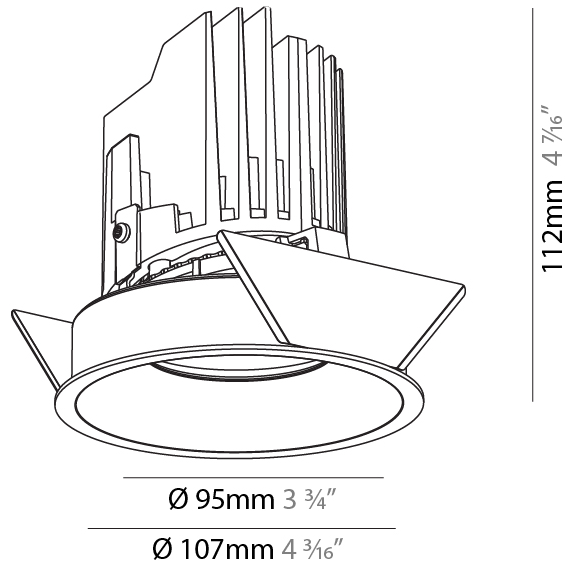

PHYSICAL

Shape: Round
Diameter (mm): 107
Diameter (in): 4 3/16
Height (mm): 112
Height (in): 4 7/16
Ceiling Thickness (mm): 10 / 12.5 / 15
Ceiling Thickness (in): 3/8 or 1/2 or 9/16
Min. Recessing Depth (mm): 130
Min. Recessing Depth (in): 5 1/8
Light Distribution: Adjustable / Downlight
Weight (kg): 0.465
Weight (lbs): 1.03
Fixture Finish: SSR / BKV / CWI / CRY / HAB / UFT / ITA / RUA / FTG / MYG / LOD / PUS / FRO / FUP / KIA / POP / BLS / SPG / MEY / GOH / GUM / CHC / COM / ABZ / JAG / OBR / MOS / ROR
Fixture Material: Aluminum Die Cast
Cut-out Measurements: 98mm / 3 7/8"

ELECTRICAL

Lamp Type: LED (Zhaga Standard)
Input Wattage (W): 16.5
Total Output Wattage (W): 13
Dimming: Tri-Mode (Non-Dimming and Phase Dimming (120Vac only) and 0-10V Dimming)
Driver Included: No
Driver Location: Recessed Housing
Driver Type: Constant Current - Universal
Driver Class: Class 2
Housing: See components
Input Voltage (V): 120 - 277
Constant Current (MA): 500

LED

Number of LEDs: 1
Color Temperature (°K): 2700 / 3000 / 3500 / 4000
Max. Delivered Lumen (lm): 1130 / 1180 / 1235 / 1260
Nominal Lumen (lm): 1386 / 1438 / 1511 / 1542
CRI: >90 CRI
Lamp Life (hrs): 50000

OPTICAL

Reflector: 20 / 40 / 60
Adjustability: Rotational 355°, Tilt 10°

RATINGS AND CERTIFICATIONS

Certified By: Certified for North American Standards
IP rating: IP54