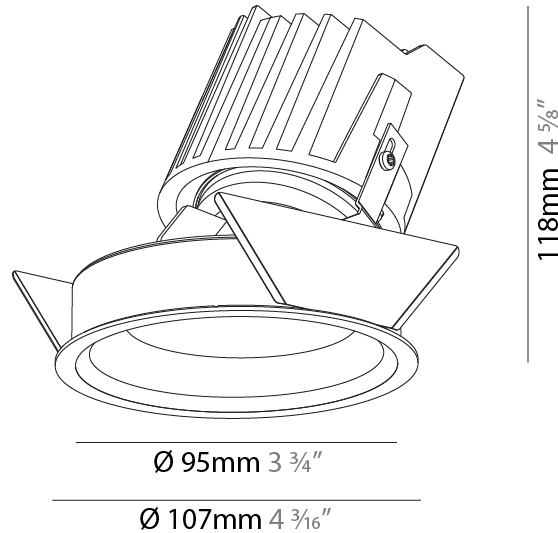

Series: Bioniq
Subseries: Bioniq Round Wallwash
Brand: Prolicht
Division: Architectural
Mounting Type: Recessed
Mounting Location: Ceiling
Subcategory: Wallwash

PHYSICAL

Shape: Round
Diameter (mm): 107
Diameter (in): 4 3/16
Height (mm): 118
Height (in): 4 5/8
Ceiling Thickness (mm): 10 / 12.5 / 15
Ceiling Thickness (in): 3/8 or 1/2 or 9/16
Min. Recessing Depth (mm): 140
Min. Recessing Depth (in): 5 1/2
Light Distribution: Adjustable / Asymmetric
Weight (kg): 0.473
Weight (lbs): 1.04
Fixture Finish: SSR / BKV / CWI / CRY / HAB / UFT / ITA / RUA / FTG / MYG / LOD / PUS / FRO / FUP / KIA / POP / BLS / SPG / MEY / GOH / GUM / CHC / COM / ABZ / JAG / OBR / MOS / ROR
Fixture Material: Aluminum Die Cast
Cut-out Measurements: 98mm / 3 7/8"

ELECTRICAL

Lamp Type: LED (Zhaga Standard)
Input Wattage (W): 16.5
Total Output Wattage (W): 14
Dimming: Tri-Mode (Non-Dimming and Phase Dimming (120Vac only) and 0-10V Dimming)
Driver Included: No
Driver Location: Recessed Housing
Driver Type: Constant Current - Universal
Driver Class: Class 2
Housing: See components
Input Voltage (V): 120 - 277
Constant Current (MA): 500

LED

Number of LEDs: 1
Color Temperature (°K): 2700 / 3000 / 3500 / 4000
Max. Delivered Lumen (lm): 1100 / 1140 / 1196 / 1220
Nominal Lumen (lm): 1386 / 1438 / 1511 / 1542
CRI: >90 CRI
Lamp Life (hrs): 50000

OPTICAL

Reflector: 20 / 40 / 60

RATINGS AND CERTIFICATIONS

Certified By: Certified for North American Standards
IP rating: IP20