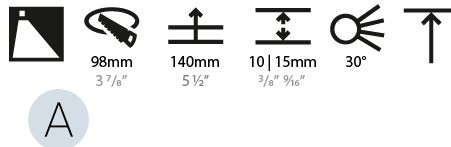

Series: Bioniq
Subseries: Bioniq Round Wallwash
Brand: Prolicht
Division: Architectural
Mounting Type: Recessed
Mounting Location: Ceiling
Subcategory: Wallwash

PHYSICAL

Shape: Round
Diameter (mm): 107
Diameter (in): 4 3/16
Height (mm): 118
Height (in): 4 5/8
Ceiling Thickness (mm): 10 / 12.5 / 15
Ceiling Thickness (in): 3/8 or 1/2 or 9/16
Min. Recessing Depth (mm): 140
Min. Recessing Depth (in): 5 1/2
Light Distribution: Adjustable / Asymmetric
Weight (kg): 0.473
Weight (lbs): 1.04
Fixture Finish: SSR / BKV / CWI / CRY / HAB / UFT / ITA / RUA / FTG / MYG / LOD / PUS / FRO / FUP / KIA / POP / BLS / SPG / MEY / GOH / GUM / CHC / COM / ABZ / JAG / OBR / MOS / ROR
Fixture Material: Aluminum Die Cast
Cut-out Measurements: 98mm / 3 7/8"

ELECTRICAL

Lamp Type: LED (Zhaga Standard)
Input Wattage (W): 16.5
Total Output Wattage (W): 14
Dimming: Tri-Mode (Non-Dimming and Phase Dimming (120Vac only) and 0-10V Dimming)
Driver Included: No
Driver Location: Recessed Housing
Driver Type: Constant Current - Universal
Driver Class: Class 2
Housing: See components
Input Voltage (V): 120 - 277
Constant Current (MA): 500

LED

Number of LEDs: 1
Color Temperature (°K): 2700 / 3000 / 3500 / 4000
Max. Delivered Lumen (lm): 1100 / 1140 / 1196 / 1220
Nominal Lumen (lm): 1386 / 1438 / 1511 / 1542
CRI: >90 CRI
Lamp Life (hrs): 50000

OPTICAL

Reflector: 20 / 40 / 60

RATINGS AND CERTIFICATIONS

Certified By: Certified for North American Standards
IP rating: IP20