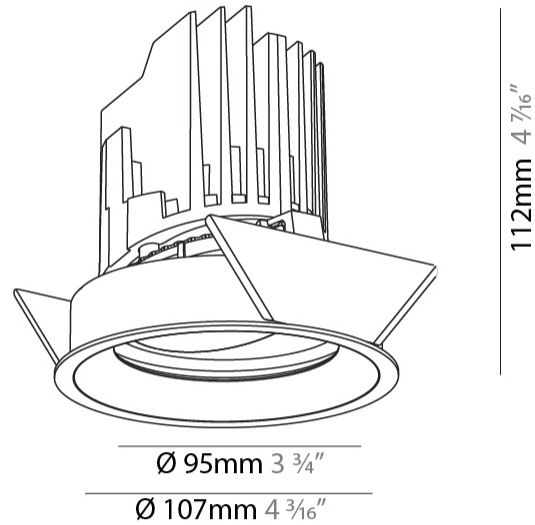

PHYSICAL

Shape: Round
Diameter (mm): 107
Diameter (in): 4 3/16
Height (mm): 112
Height (in): 4 7/16
Ceiling Thickness (mm): 10 / 12.5 / 15
Ceiling Thickness (in): 3/8 or 1/2 or 9/16
Min. Recessing Depth (mm): 130
Min. Recessing Depth (in): 5 1/8
Light Distribution: Adjustable / Downlight
Weight (kg): 0.46
Weight (lbs): 1.01
Fixture Finish: SSR / BKV / CWI / CRY / HAB / UFT / ITA / RUA / FTG / MYG / LOD / PUS / FRO / FUP / KIA / POP / BLS / SPG / MEY / GOH / GUM / CHC / COM / ABZ / JAG / OBR / MOS / ROR
Fixture Material: Aluminum Die Cast
Cut-out Measurements: 98mm / 3 7/8"

ELECTRICAL

Lamp Type: LED (Zhaga Standard)
Input Wattage (W): 16.5
Total Output Wattage (W): 14
Dimming: Tri-Mode (Non-Dimming and Phase Dimming (120Vac only) and 0-10V Dimming)
Driver Included: No
Driver Location: Recessed Housing
Driver Type: Constant Current - Universal
Driver Class: Class 2
Housing: See components
Input Voltage (V): 120 - 277
Constant Current (MA): 500

LED

Number of LEDs: 1
Color Temperature (°K): 2700 / 3000 / 3500 / 4000
Max. Delivered Lumen (lm): 930 / 960 / 1009 / 1030
Nominal Lumen (lm): 1386 / 1438 / 1511 / 1542
CRI: >90 CRI
Lamp Life (hrs): 50000

OPTICAL

Reflector: 20 / 40 / 60
Adjustability: Rotational 355°, Tilt 30°

RATINGS AND CERTIFICATIONS

Certified By: Certified for North American Standards
IP rating: IP20