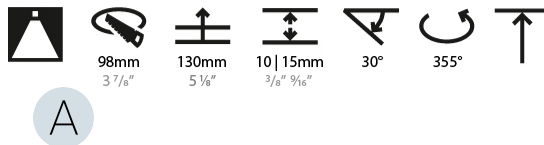

PHYSICAL

Shape: Round
Diameter (mm): 107
Diameter (in): 4 3/16
Height (mm): 112
Height (in): 4 7/16
Ceiling Thickness (mm): 10 / 12.5 / 15
Ceiling Thickness (in): 3/8 or 1/2 or 9/16
Min. Recessing Depth (mm): 130
Min. Recessing Depth (in): 5 1/8
Light Distribution: Adjustable / Downlight
Weight (kg): 0.46
Weight (lbs): 1.01
Fixture Finish: SSR / BKV / CWI / CRY / HAB / UFT / ITA / RUA / FTG / MYG / LOD / PUS / FRO / FUP / KIA / POP / BLS / SPG / MEY / GOH / GUM / CHC / COM / ABZ / JAG / OBR / MOS / ROR
Fixture Material: Aluminum Die Cast
Cut-out Measurements: 98mm / 3 7/8"

ELECTRICAL

Lamp Type: LED (Zhaga Standard)
Input Wattage (W): 16.5
Total Output Wattage (W): 14
Dimming: Tri-Mode (Non-Dimming and Phase Dimming (120Vac only) and 0-10V Dimming)
Driver Included: No
Driver Location: Recessed Housing
Driver Type: Constant Current - Universal
Driver Class: Class 2
Housing: See components
Input Voltage (V): 120 - 277
Constant Current (MA): 500

LED

Number of LEDs: 1
Color Temperature (°K): 2700 / 3000 / 3500 / 4000
Max. Delivered Lumen (lm): 930 / 960 / 1009 / 1030
Nominal Lumen (lm): 1386 / 1438 / 1511 / 1542
CRI: >90 CRI
Lamp Life (hrs): 50000

OPTICAL

Reflector: 20 / 40 / 60
Adjustability: Rotational 355°, Tilt 30°

RATINGS AND CERTIFICATIONS

Certified By: Certified for North American Standards
IP rating: IP20