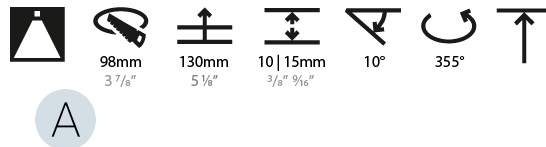

PHYSICAL

Shape: Round
Diameter (mm): 107
Diameter (in): 4 3/16
Height (mm): 112
Height (in): 4 7/16
Ceiling Thickness (mm): 10 / 12.5 / 15
Ceiling Thickness (in): 3/8 or 1/2 or 9/16
Min. Recessing Depth (mm): 130
Min. Recessing Depth (in): 5 1/8
Light Distribution: Adjustable / Downlight
Weight (kg): 0.485
Weight (lbs): 1.07
Fixture Finish: SSR / BKV / CWI / CRY / HAB / UFT / ITA / RUA / FTG / MYG / LOD / PUS / FRO / FUP / KIA / POP / BLS / SPG / MEY / GOH / GUM / CHC / COM / ABZ / JAG / OBR / MOS / ROR
Fixture Material: Aluminum Die Cast
Cut-out Measurements: 98mm / 3 7/8"

ELECTRICAL

Lamp Type: LED (Zhaga Standard)
Input Wattage (W): 15.5
Total Output Wattage (W): 13
Dimming: Tri-Mode (Non-Dimming and Phase Dimming (120Vac only) and 0-10V Dimming)
Driver Included: No
Driver Location: Recessed Housing
Driver Type: Constant Current - Universal
Driver Class: Class 2
Housing: See components
Input Voltage (V): 120 - 277
Constant Current (MA): 500

LED

Number of LEDs: 1
Color Temperature (°K): 2700 / 3000 / 3500 / 4000
Max. Delivered Lumen (lm): 940 / 980 / 1029 / 1050
Nominal Lumen (lm): 1386 / 1438 / 1511 / 1542
CRI: >90 CRI
Lamp Life (hrs): 50000

OPTICAL

Reflector: 20 / 40 / 60
Adjustability: Rotational 355°; Tilt 10°

RATINGS AND CERTIFICATIONS

Certified By: Certified for North American Standards
IP rating: IP20

PROJECT
TYPE
SPECIFIER
QUANTITY
DATE