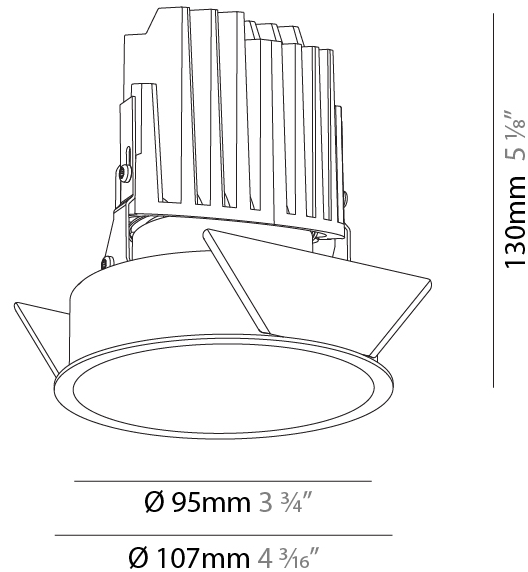

GENERAL

Series: Bioniq
Subseries: Bioniq Round Deep
Brand: Prolight
Division: Architectural
Mounting Type: Recessed
Mounting Location: Ceiling
Subcategory: Downlight

PHYSICAL

Shape: Round
Diameter (mm): 107
Diameter (in): 4 3/16
Height (mm): 130
Height (in): 5 1/8
Ceiling Thickness (mm): 10 / 12.5 / 15
Ceiling Thickness (in): 3/8 or 1/2 or 9/16
Min. Recessing Depth (mm): 150
Min. Recessing Depth (in): 5 7/8
Light Distribution: Downlight
Weight (kg): 0.533
Weight (lbs): 1.18
Fixture Finish: SSR / BKV / CWI / CRY / HAB / UFT / ITA / RUA / FTG / MYG / LOD / PUS / FRO / FUP / KIA / POP / BLS / SPG / MEY / GOH / GUM / CHC / COM / ABZ / JAG / OBR / MOS / ROR
Fixture Material: Aluminum Die Cast
Cut-out Measurements: 98mm / 3 7/8"

ELECTRICAL

Lamp Type: LED (Zhaga Standard)
Input Wattage (W): 15.5
Total Output Wattage (W): 13
Dimming: Tri-Mode (Non-Dimming and Phase Dimming (120Vac only) and 0-10V Dimming)
Driver Included: No
Driver Location: Recessed Housing
Driver Type: Constant Current - Universal
Driver Class: Class 2
Housing: See components
Input Voltage (V): 120 - 277
Constant Current (MA): 500

LED

Number of LEDs: 1
Color Temperature (°K): 2700 / 3000 / 3500 / 4000
Max. Delivered Lumen (lm): 1140 / 1180 / 1245 / 1270
CRI: >90 CRI
Lamp Life (hrs): 50000

OPTICAL

Reflector°: 20 / 40 / 60

RATINGS AND CERTIFICATIONS

Certified By: Certified for North American Standards
IP rating: IP54