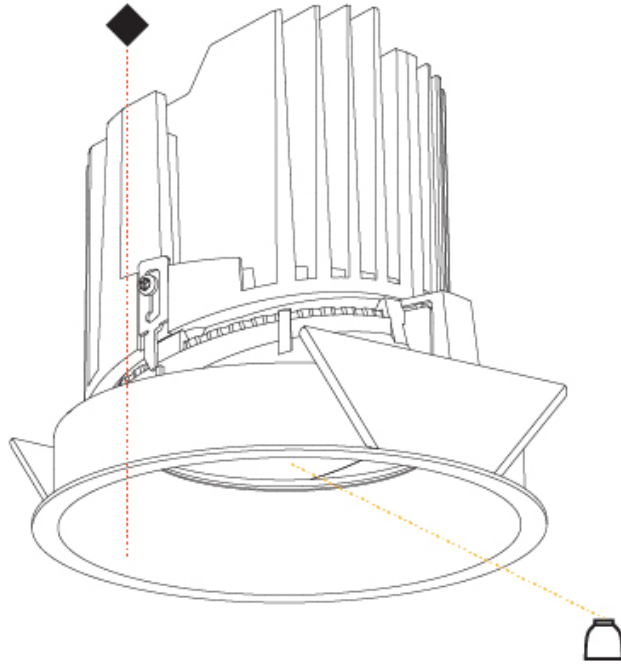

BIONIQ ROUND SEMI ADJUSTABLE RECESSED

A35296-

PROJECT

TYPE

SPECIFIER

QUANTITY

DATE

A