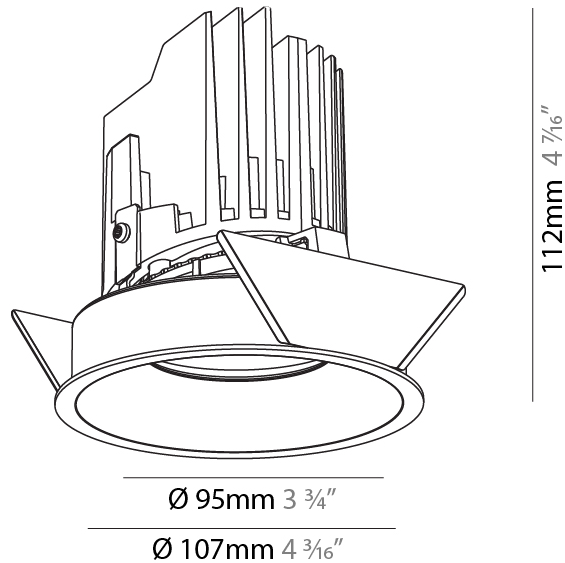

PHYSICAL

Shape: Round
Diameter (mm): 107
Diameter (in): 4 3/16
Height (mm): 112
Height (in): 4 7/16
Ceiling Thickness (mm): 10 / 12.5 / 15
Ceiling Thickness (in): 3/8 or 1/2 or 9/16
Min. Recessing Depth (mm): 130
Min. Recessing Depth (in): 5 1/8
Light Distribution: Adjustable / Downlight
Weight (kg): 0.485
Weight (lbs): 1.07
Fixture Finish: SSR / BKV / CWI / CRY / HAB / UFT / ITA / RUA / FTG / MYG / LOD / PUS / FRO / FUP / KIA / POP / BLS / SPG / MEY / GOH / GUM / CHC / COM / ABZ / JAG / OBR / MOS / ROR
Fixture Material: Aluminum Die Cast
Cut-out Measurements: 98mm / 3 7/8"

ELECTRICAL

Lamp Type: LED (Zhaga Standard)
Input Wattage (W): 15.5
Total Output Wattage (W): 13
Dimming: Tri-Mode (Non-Dimming and Phase Dimming (120Vac only) and 0-10V Dimming)
Driver Included: No
Driver Location: Recessed Housing
Driver Type: Constant Current - Universal
Driver Class: Class 2
Housing: See components
Input Voltage (V): 120 - 277
Constant Current (MA): 500

LED

Number of LEDs: 1
Color Temperature (°K): 2700 / 3000 / 3500 / 4000
Max. Delivered Lumen (lm): 940 / 980 / 1029 / 1050
Nominal Lumen (lm): 1386 / 1438 / 1511 / 1542
CRI: >90 CRI
Lamp Life (hrs): 50000

OPTICAL

Reflector: 20 / 40 / 60
Adjustability: Rotational 355°; Tilt 10°

RATINGS AND CERTIFICATIONS

Certified By: Certified for North American Standards
IP rating: IP20

PROJECT
TYPE
SPECIFIER
QUANTITY
DATE